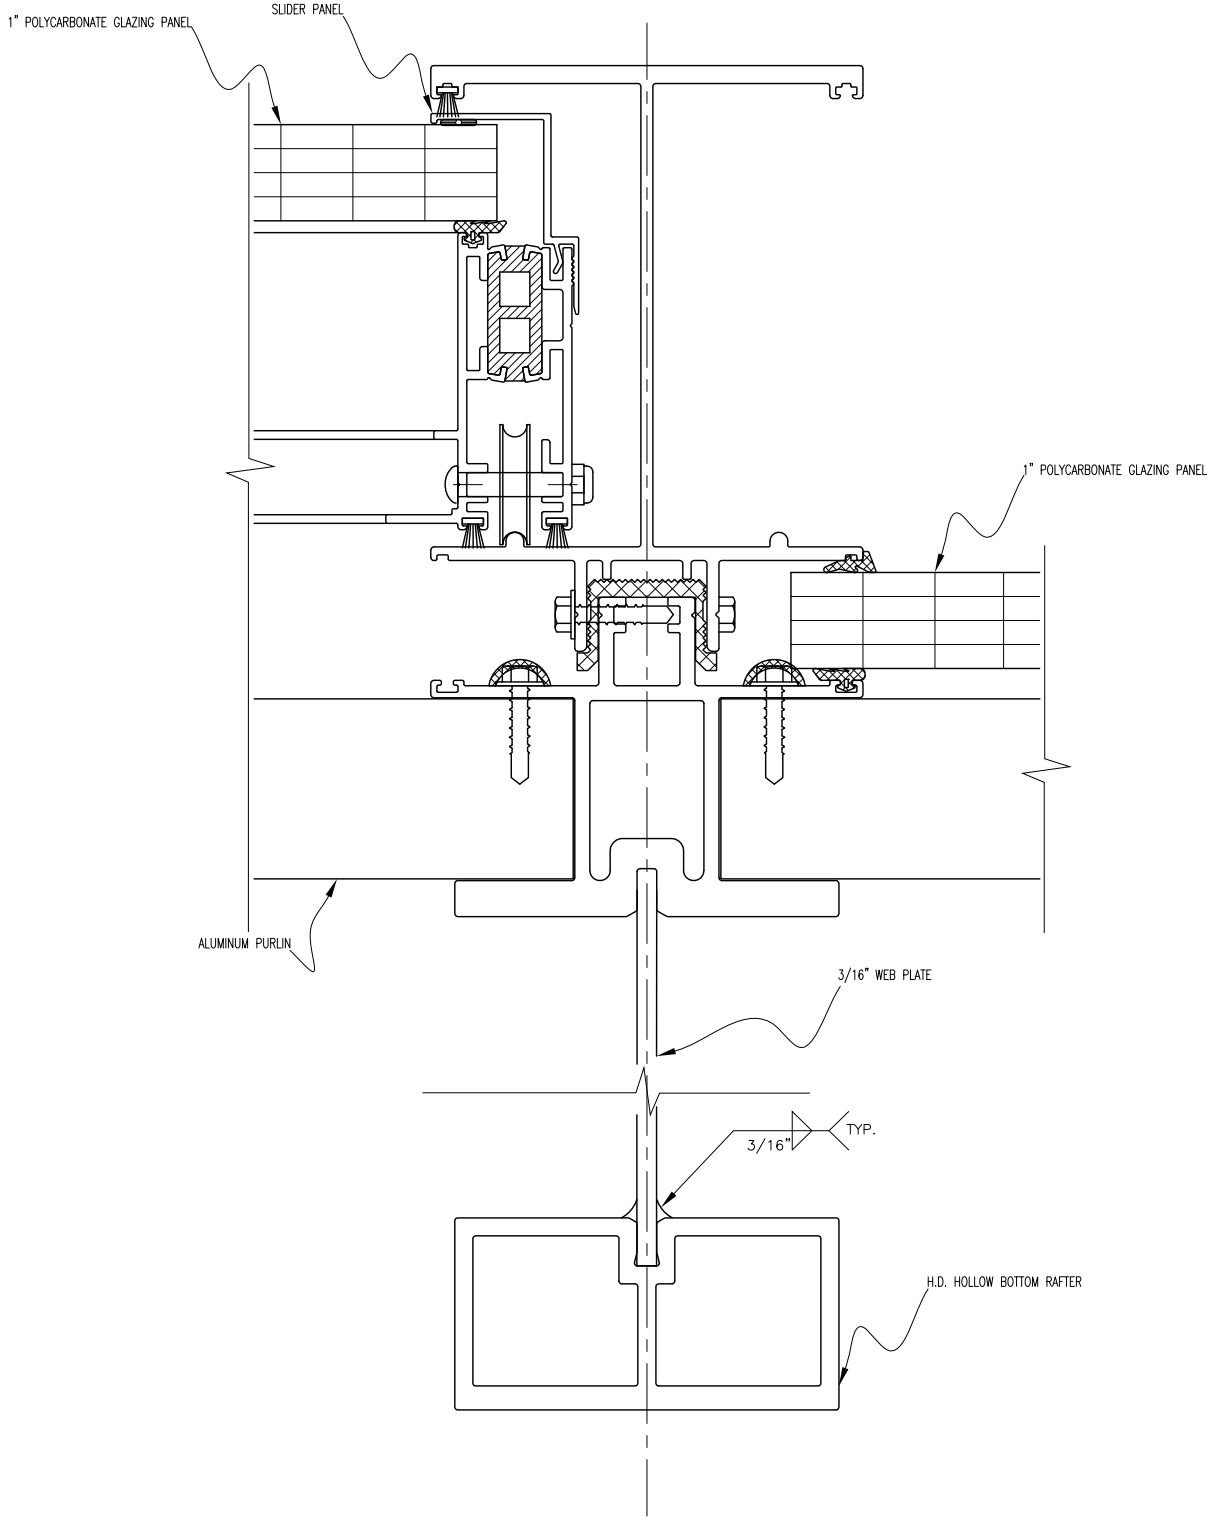

OpenAire

2360B CORNWALL ROAD  
OAKVILLE, ONTARIO, L6J 7T9  
T: (905) 901-8535/F: (905) 901-8662

<b>STANDARD DETAILS</b>		
DESCRIPTION: W85 BUILDING SYSTEM RAFTER FIXED AND SLIDER AREA		SD NO.
APPROVED BY: B.M.	DATE: AUG/26/10	SCALE: 1:5

SD NO.  
**RA102**